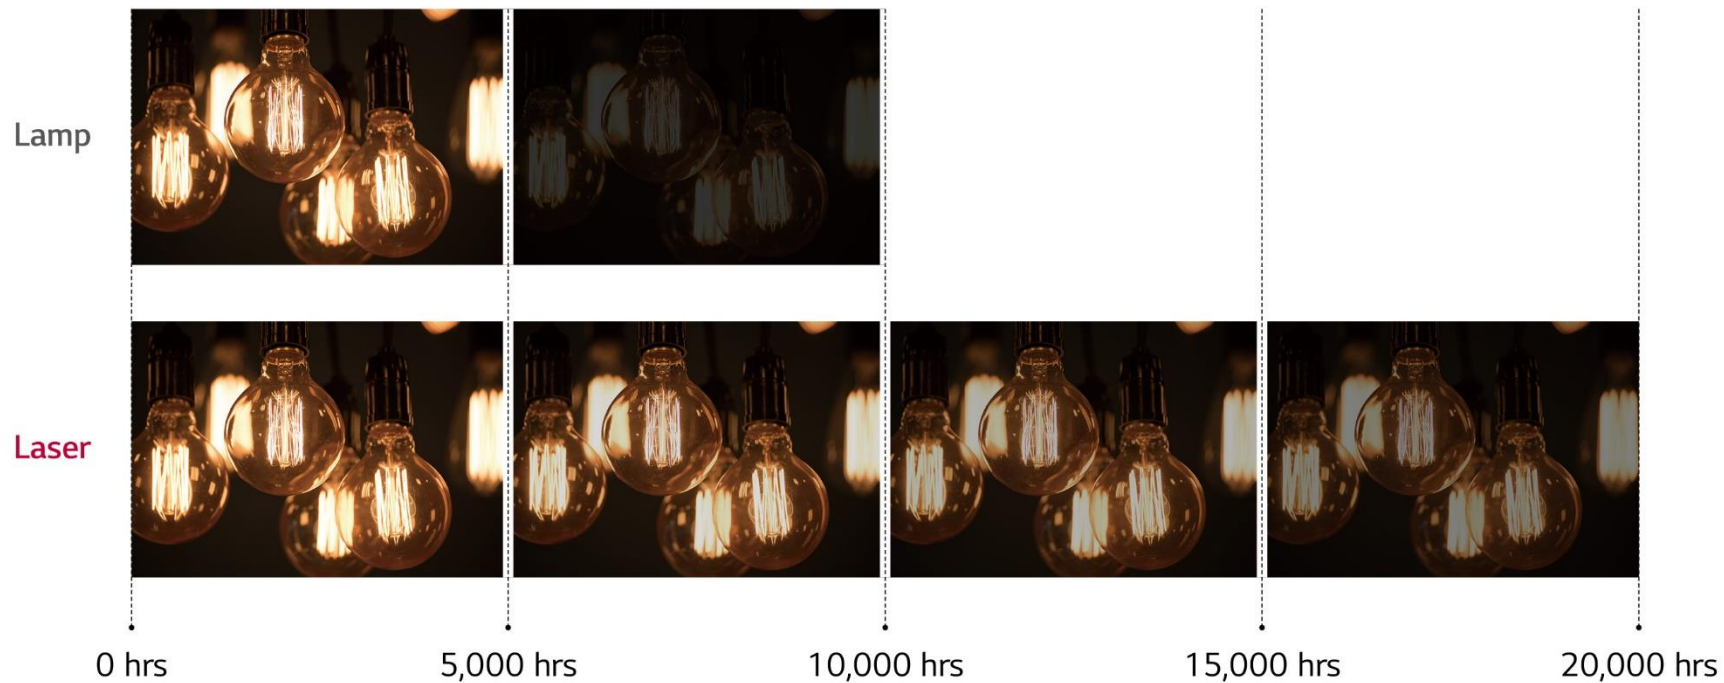

TECHNICAL TIP

What is webOS 4.5?

A Linux-based mobile operating system (OS) that allows easy and simple viewing of video streaming services such as YouTube

* YouTube is accessible through an Internet browser.

TECHNICAL TIP

20,000 Life Hours?

4K UHD is an image quality standard with 16:9 aspect ratio, 3840 × 2160 pixel resolution, and 8,294,400 pixels.

 **20,000**
Life Hours

=

8 hour a day
7 years

4 hour a day
14 years