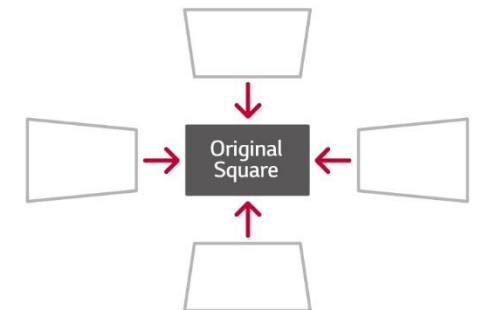

12 POINT WARPING

LENS SHIFT

ZOOM x1.6

TECHNICAL TIP

What is Keystone Adjustment?

This function forcibly moves the edges of the screen in the projection to adjust the image closer to the original square.

The perfect fit for business spaces