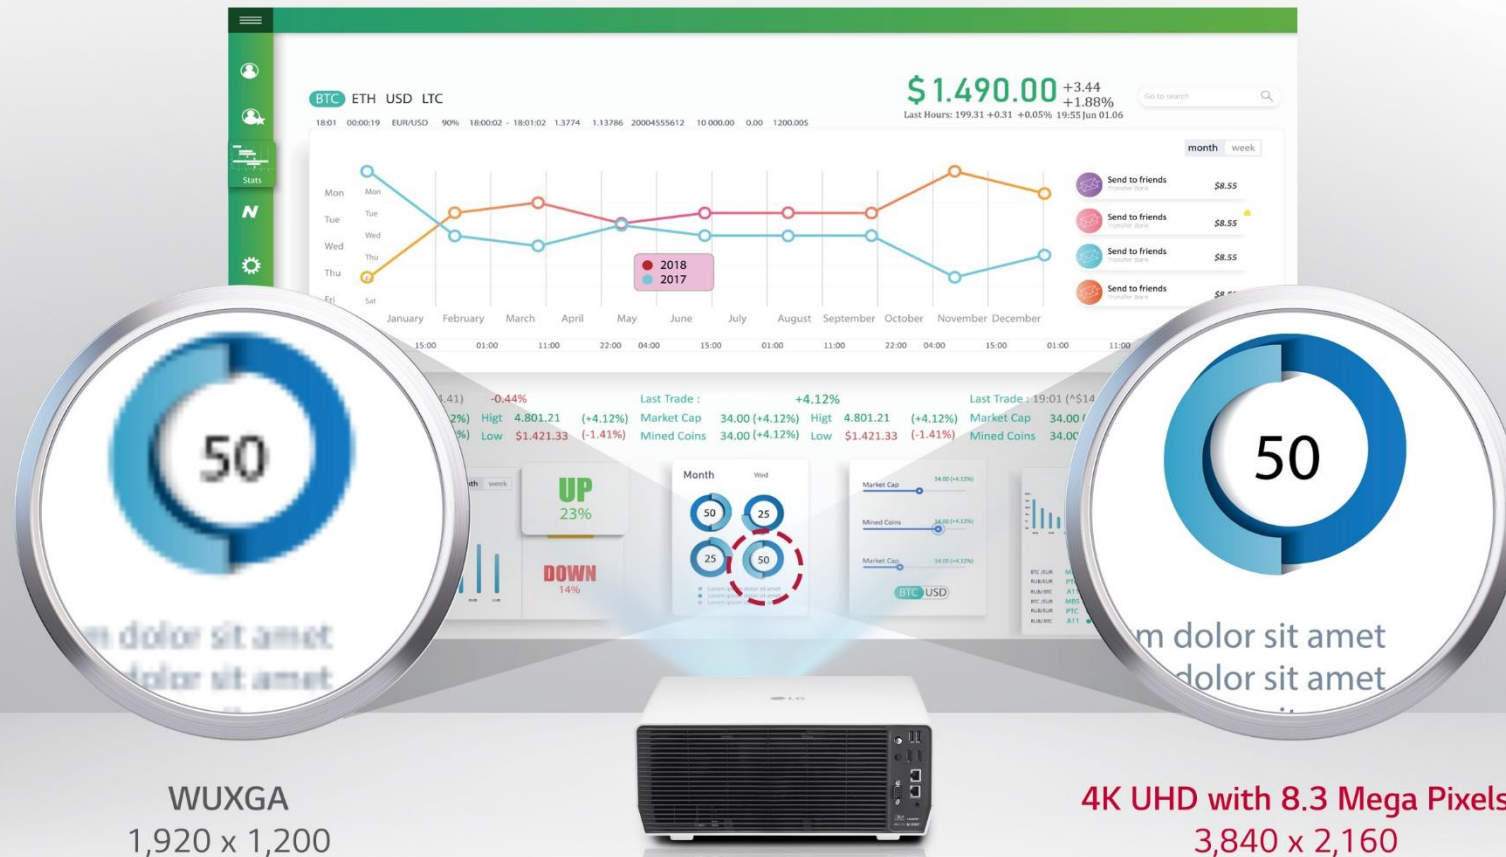

1) 4K UHD resolution with 8.3 million discrete pixels projected by XPR (Expanded Pixel Resolution) video processing.

LG ProBeam BU50N

Key Sales Points

High resolution that enhances concentration in presentations and meetings

Real 4K (3,840 × 2,160) | HDR10 with dynamic tone mapping (auto) | DLP-based excellent contrast range

Real 4K resolution and HDR10 tone mapping bring your content to life, while the outstanding DLP-based contrast ratio allows you to utilize high-quality images and video with no issues, making your business immersive and professional.

* YouTube is accessible through an Internet browser.

High-resolution picture quality enhances business professionalism

LGE Internal Use Only

REAL 4K (3,840 × 2,160)

The BU50N brings a truly immersive experience into your business with an incredible 8.3 million pixels (3,840 × 2,160) utilizing XPR technology based on Texas Instruments' 4K/UHD DLP technology. The panel can be quickly adjusted in four directions to obtain an effective resolution of 3,840 × 2,160 (8.3M pixels).

TECHNICAL TIP

What is 4K UHD?

4K UHD is an image quality standard with 16:9 aspect ratio, 3,840 × 2,160 pixel resolution, and 8,294,400 pixels.

Vivid image with full details

Clear picture quality, even in bright spaces