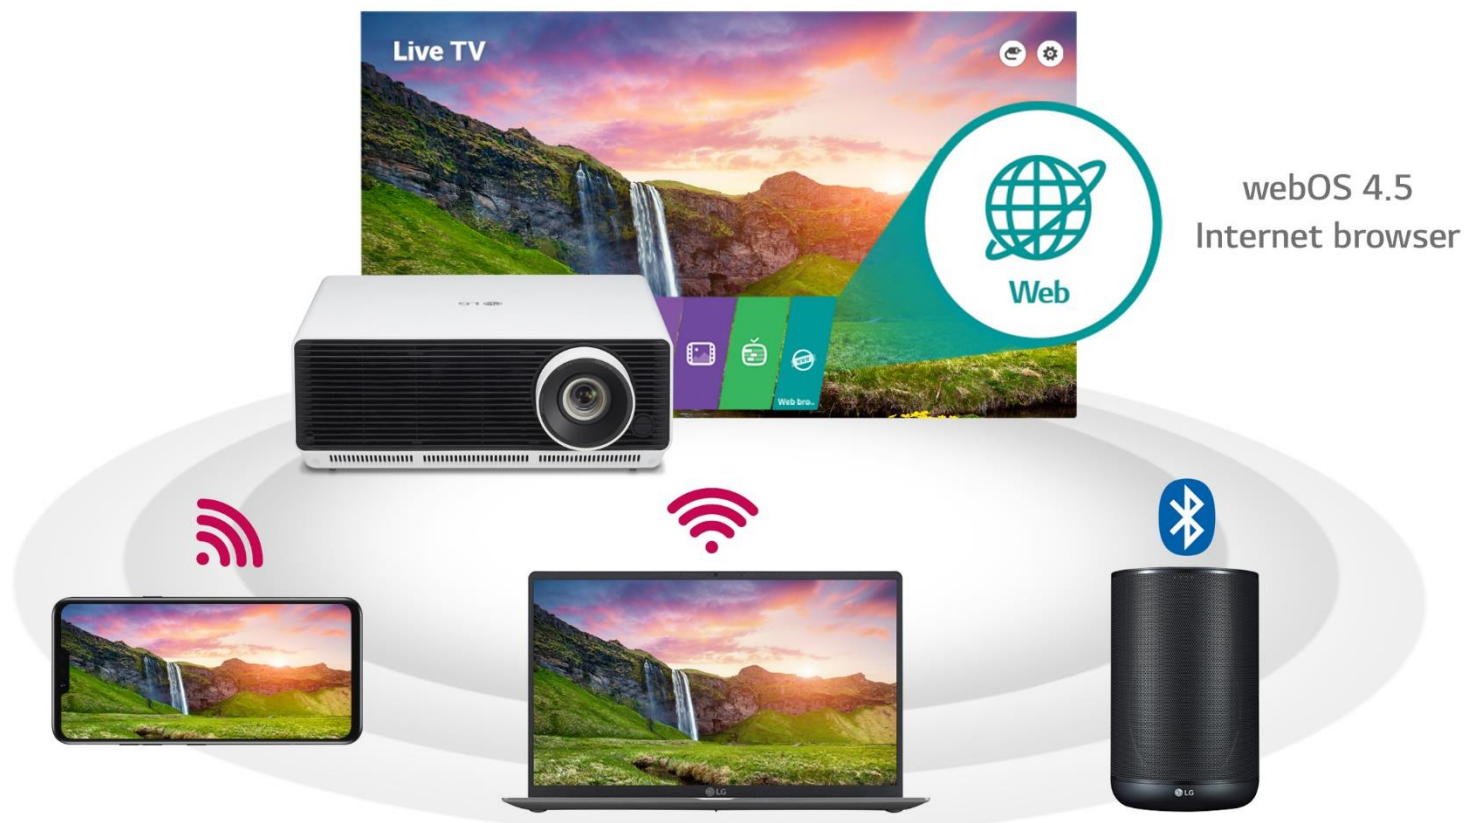

: can be used without blackout curtains

5,000 ANSI Lumens or more

: can be used regardless of external lighting

Wireless performance that enables smart communication

LGE Internal Use Only

SMART CONNECTION

The device provides convenient wireless functionality for collaborative meetings such a screen share through wireless mirroring and Bluetooth sound out. You can also browse the Internet through webOS 4.5.

TECHNICAL TIP

What is webOS 4.5?

A Linux-based mobile operating system (OS) that allows easy and simple viewing of video streaming services such as YouTube

* YouTube is accessible through an Internet browser.