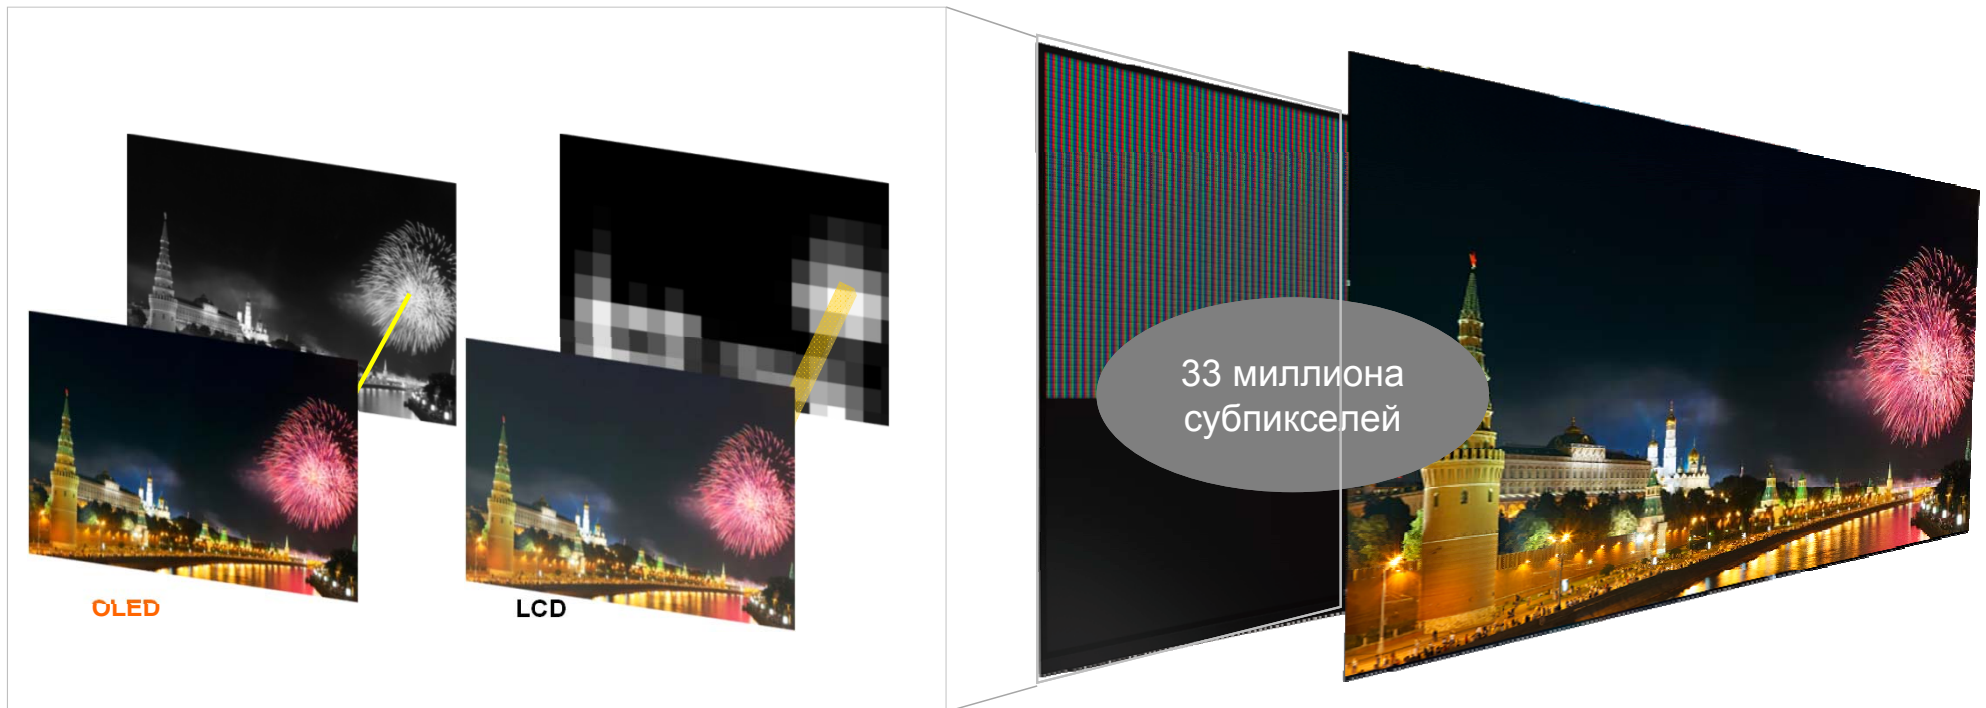

Что такое OLED ТВ?

OLED панель – самоизлучающая система, не требующая дополнительной подсветки, как, например, у ЖК ТВ в т.ч. ЖК LED ТВ, QLED ТВ. Панель начинает светиться, когда электрический ток воздействует на органический слой пикселей. 4K OLED панель состоит из 33 млн субпикселей, создающих великолепное изображение. Поступающий ток определяет яркость пикселя. При отсутствии тока излучение полностью отсутствует, поэтому получается глубокий черный цвет, обеспечивается максимальная контрастность

Все картинки и графики смоделированы